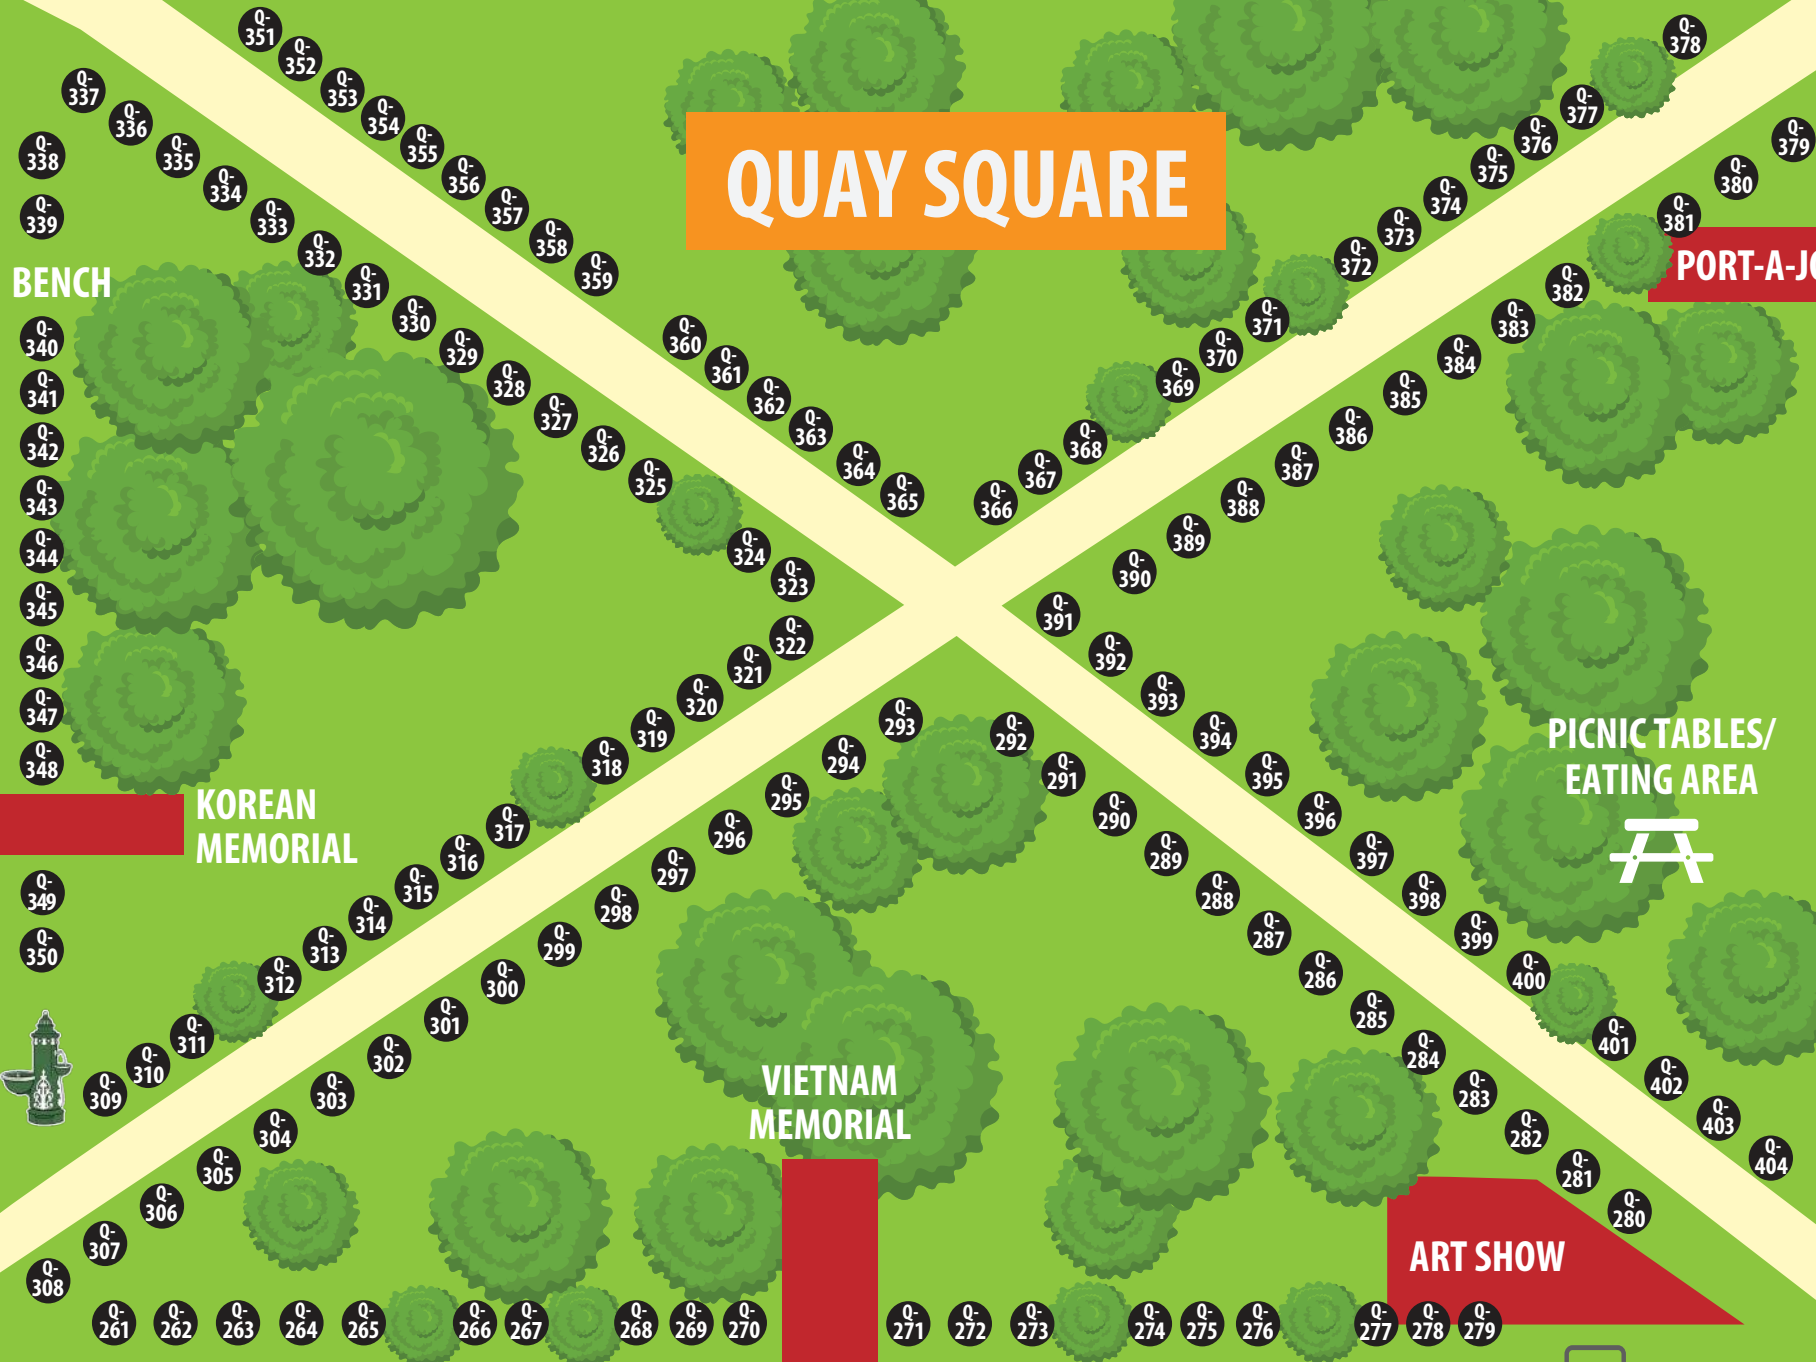

TURNPIKE St.

QUAY SQUARE

PORT-A-JOHN

BENCH

PICNICTABLES/
EATING AREA

KOREAN
MEMORIAL

VIETNAM
MEMORIAL

ART SHOW

MARKET St.

INSURANCE St.

3RD St.